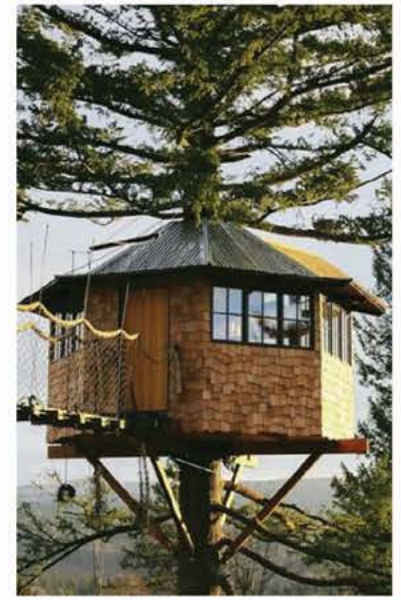

ACA JOE®

F/W 17 | INDO

DARK SHADOW

SYCAMORE

COVERT GREEN

BEECH

MIDNIGHT NAVY

POMPERIAN RED

DARK CHEDDAR

GINGER BREAD

SILVER BIRCH

ACA JOE.

F/W 17 | NATIVE WILD

AEGEAN BLUE

RED DAHLIA

GRAPHITE

DEMITASSE

OTTER

BROWN SUGAR

GREEN GABLES

GRAPE LEAF

ACA JOE.

F/W 17 | DECO

WHITE